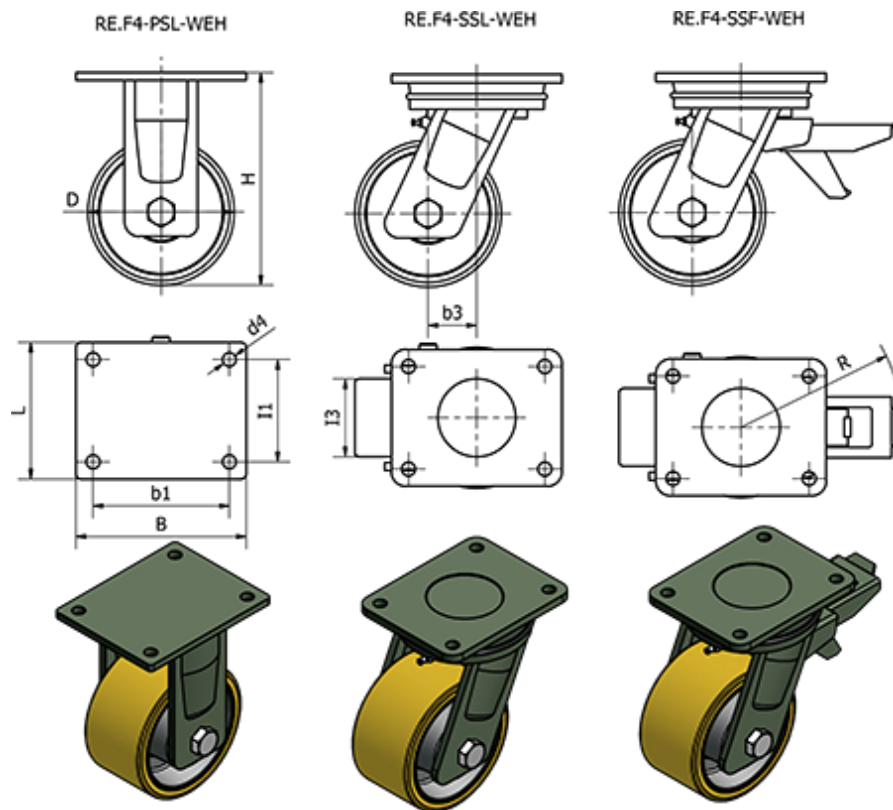

# Data Sheet

Article number: 2314451470

Description: E+G Cast iron wheel 451470  
RE.F4-250-PSL-WEH - Fixed plate

## Measures

B	= 200	I1	= 120
b1	= 160	I3	= 80
b3	= 74	L	= 160
Code	= 451470	R	= 166
D	= 250	Rolling resistance (N)	= 5000
d4	= 17	Type	= RE.F4-250-PSL-WEH
Dynamic carrying capacity (N)	= 19000	Weight (g)	= 1756
H	= 325		